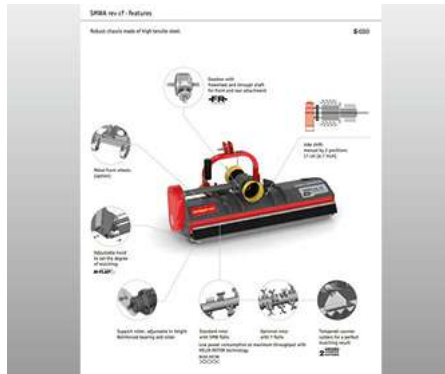

Gallery

Equipment

Important informations

Working width	2m
Total width	2.15m
Depth	1.2m
High	1.2m
Weight	596 kg
kW (min - max)	37-74
HP (min - max)	50-100
Mulches grass and brushwood	up to 7 cm
Working speed	3-10 km

Options

-	Front attachment